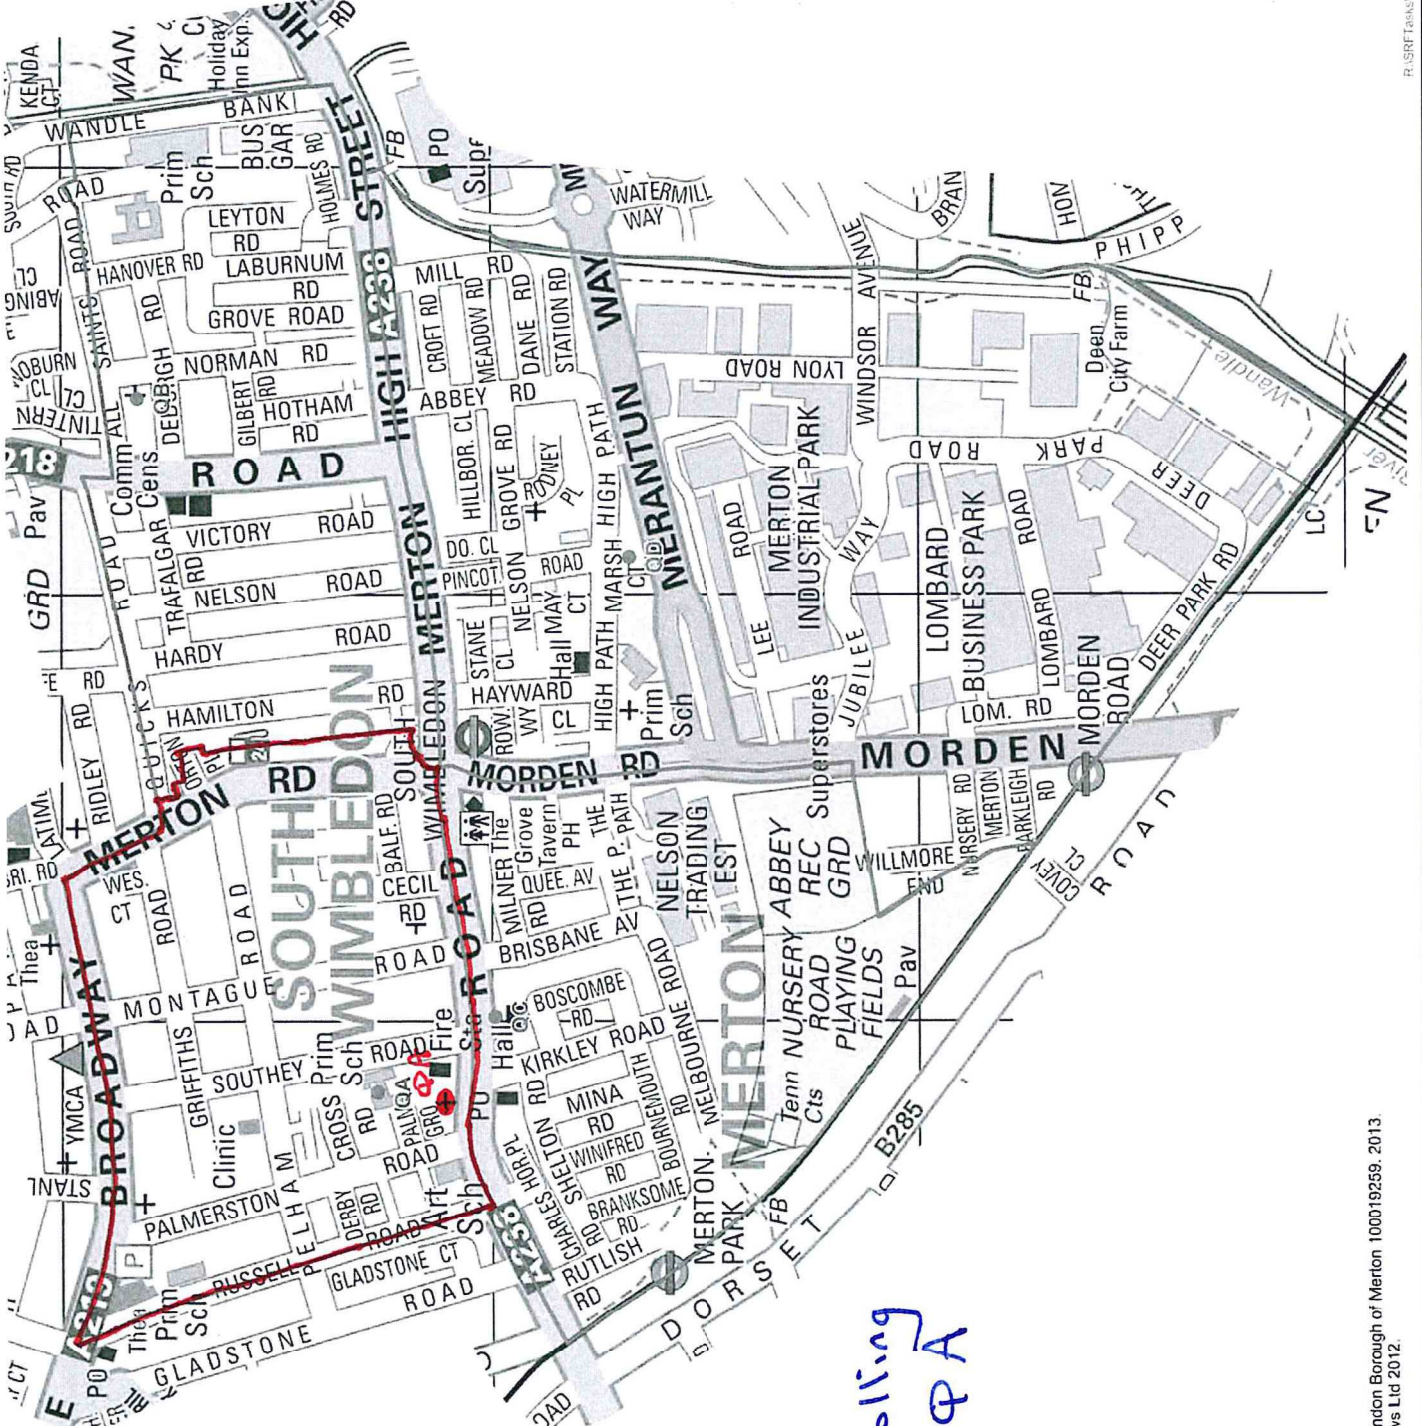

Abbey Ward
Scale 1:6,000

Proposed polling place for PA