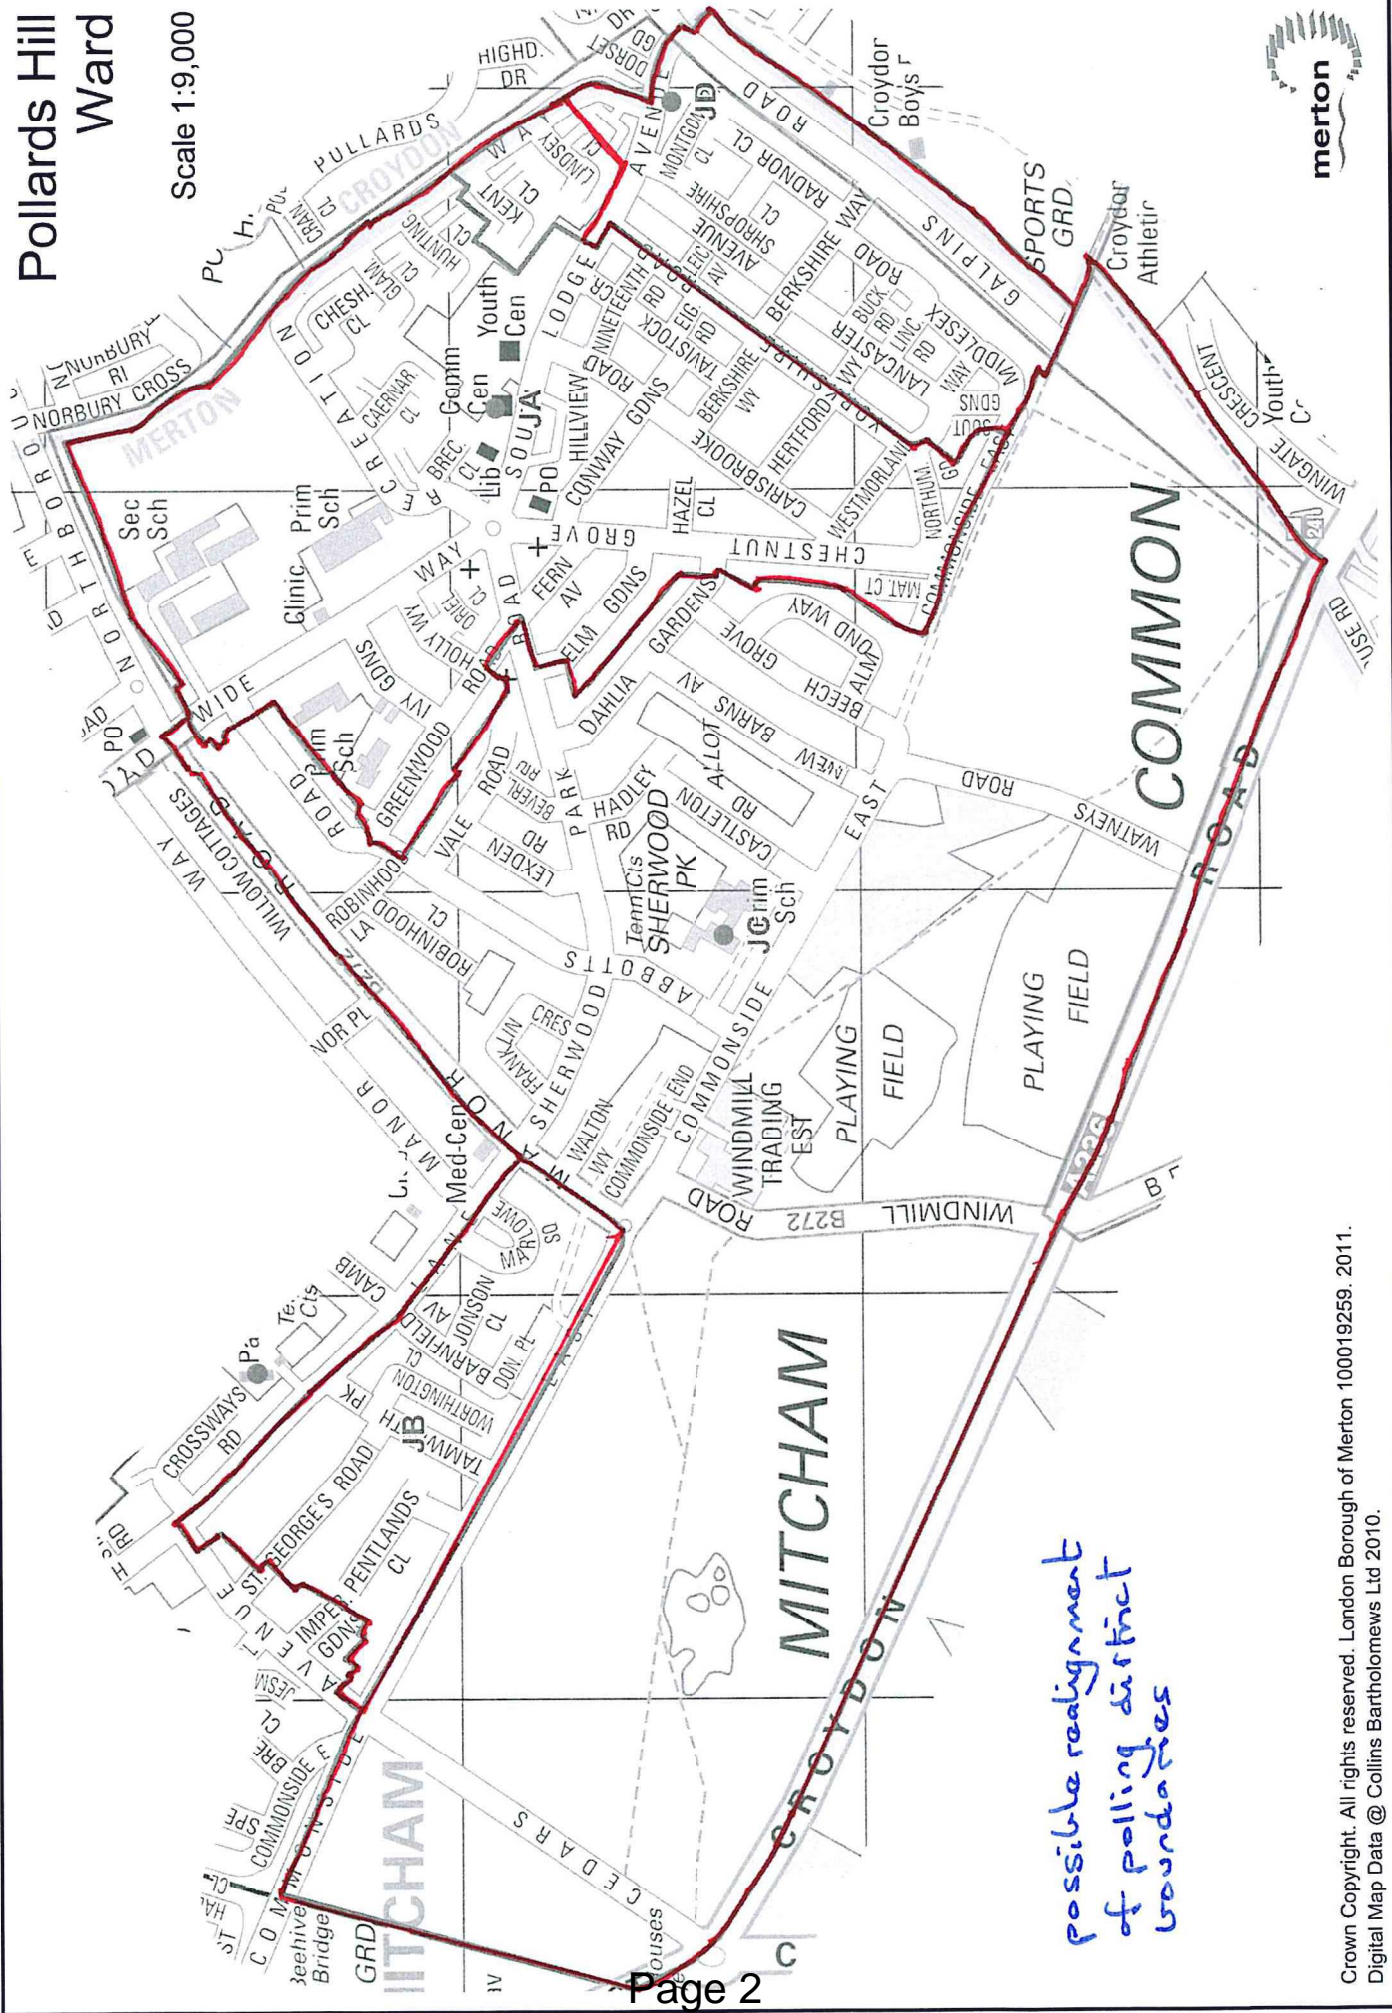

Merton Council Council

19 November 2014

Supplementary agenda

14 Polling Place & Polling District Review – Additional maps

1 - 4

This page is intentionally left blank

Abbey Ward
Scale 1:6,000

R:\SRFTasks\CS2000_3030\2505\Worksheets\Ward_Abbey.wor

Proposed polling place for PA

Pollards Hill Ward

Scale 1:9,000

*possible realignment
of polling district
boundaries*

Crown Copyright. All rights reserved. London Borough of Merton 100019259. 2011.
Digital Map Data © Collins Bartholomews Ltd 2010.

Ravensbury

Scale 1:9,000

*Possible adjustment of
polling district boundaries*